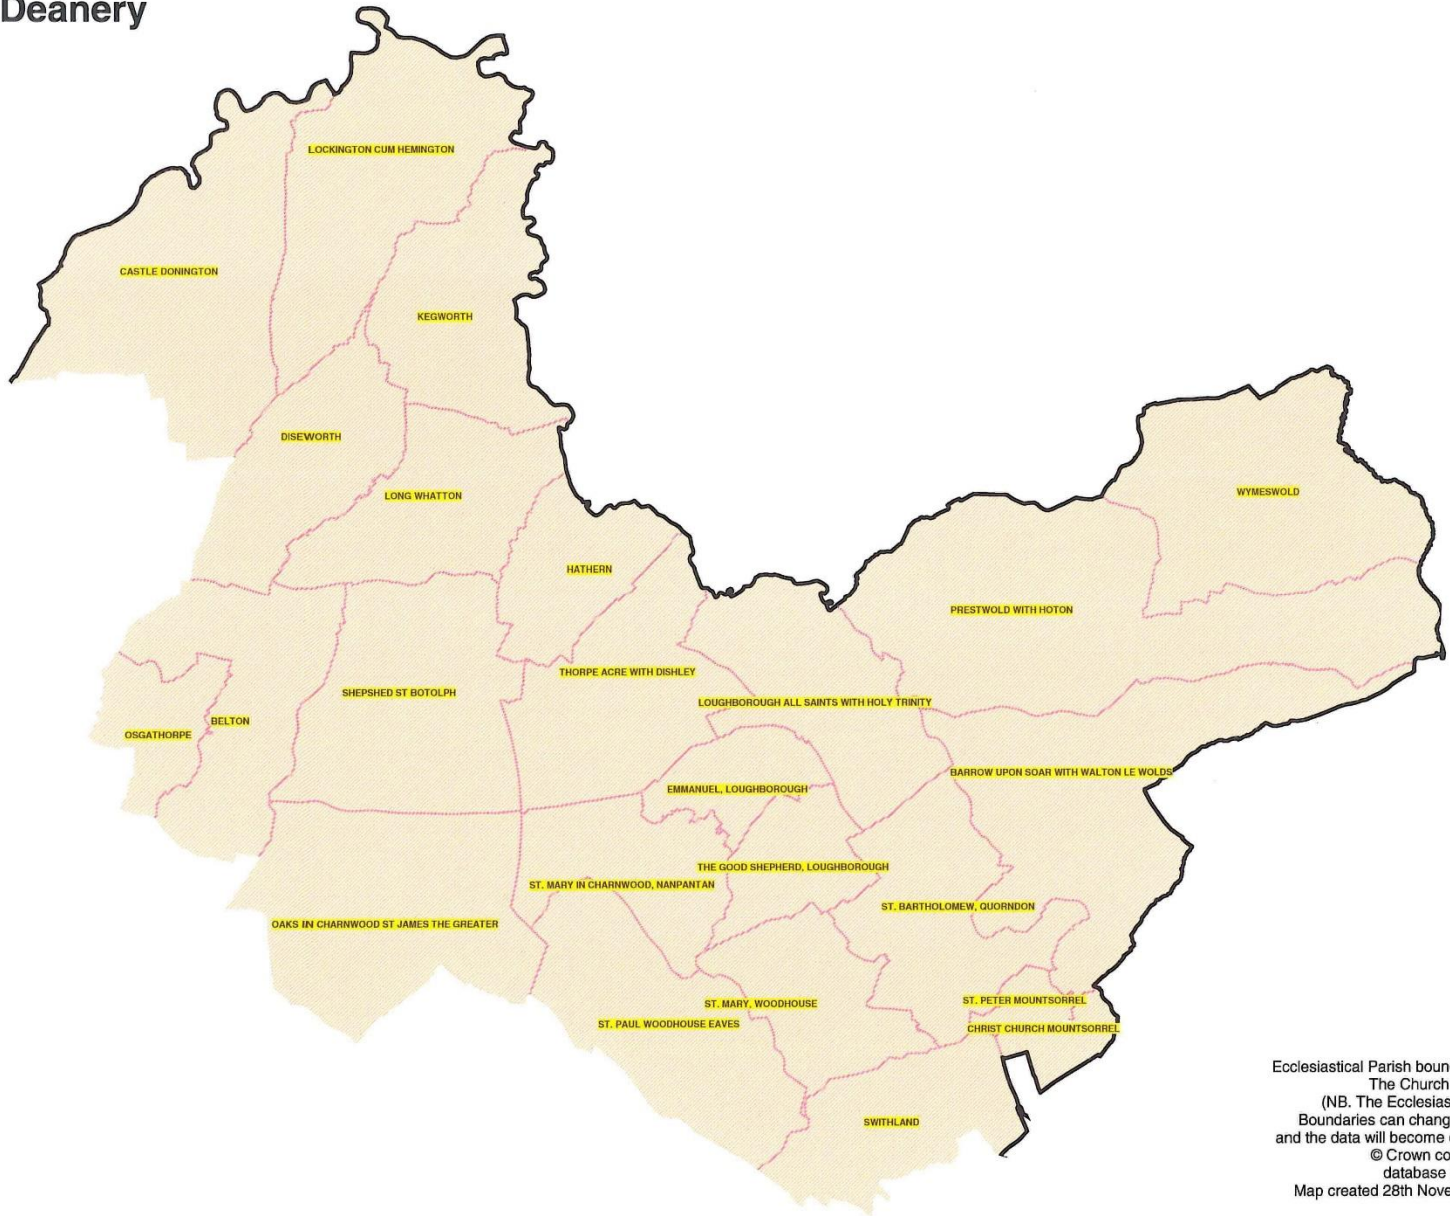

Akeley East Deanery

Ecclesiastical Parish boundaries from
The Church of England
(NB. The Ecclesiastical Parish
Boundaries can change over time
and the data will become out of date)
© Crown copyright and
database rights 2018
Map created 28th November 2018